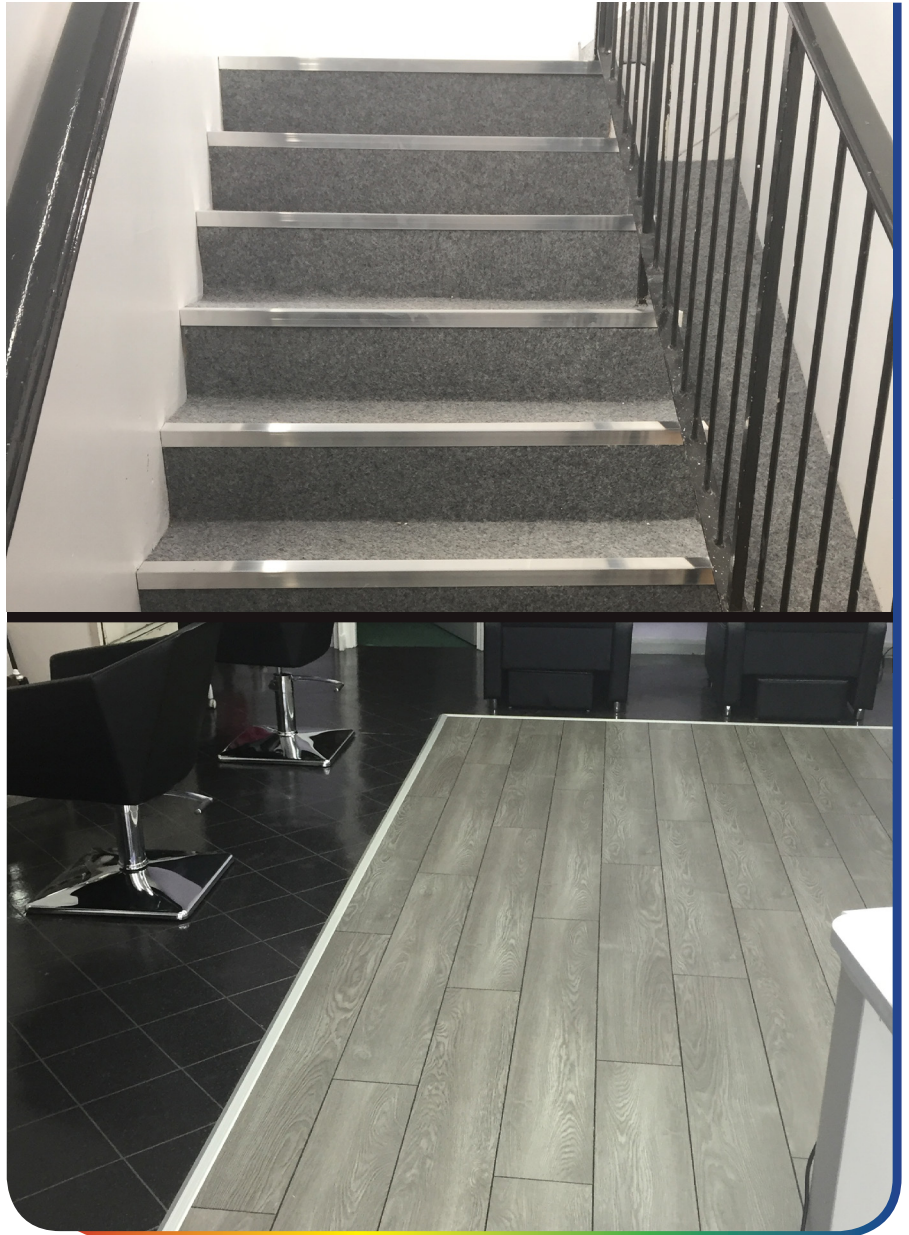

Case Study - Health & Beauty

NRA50.80 Stair Nosing - & TAS107.81 Transition Profile

Project Specifications

Product Specified: NRA50 & TAS107

Colour Specified: 80. Mill Aluminium &
81. Matt Silver

Sector: Health & Beauty

Project Description

The Genesis NRA50 stair nosing's have been attached to the edge of the steps in order to make the stairwell safer. The profile sits on top of the floor covering providing a perfect step edge with a grooved profile face for extra grip.

The TAS107 Self Adhesive Transition Profile has been used to easily create a safe, stylish transition between the hardwood floor to the tiled area.

P.V.C. Trim • Stair Nosings • Expansion Joints • Transitions • Seals • Edge Protection • Metal Trim • Skirting • Tools